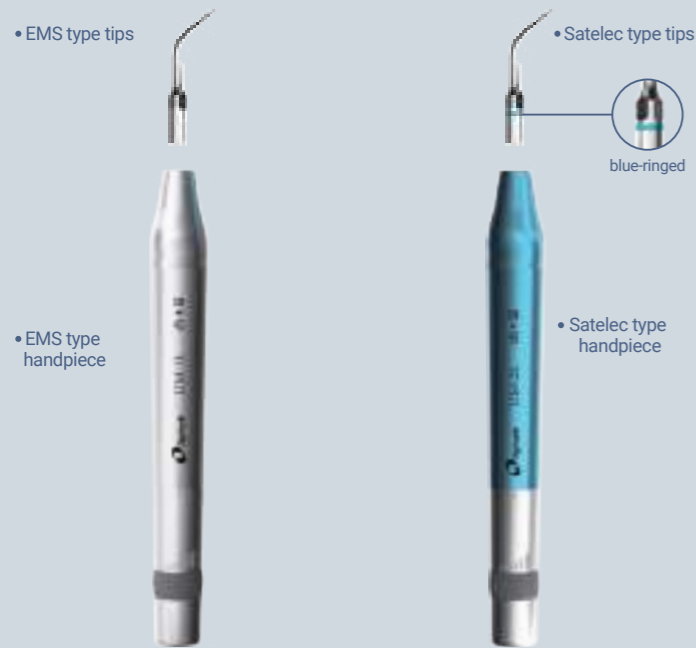

## AI Engine – Scaling has never been so intelligent!

Customized treatment based on tooth surface conditions

Smart touch control system- ultrasensitive & waterproof

Elliptical stroke patterns with polishing effect

Intelligent degenerative feedback

Digital controlled automatic frequency tracking  
Ensures machine works on optimum frequency

Sine wave drive  
Avoids simulation caused by instantaneous current output; ensures comfortable treatment