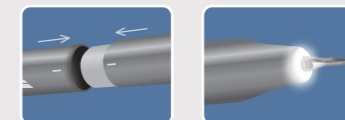

900ml stand-alone bottle with clear 20ml scale mark makes it convenient for formulating liquid.

Detachable handpiece with LED- autoclavable, ergonomic, brighter visibility

Detachable and autoclavable handpiece holder, resists cross-infection