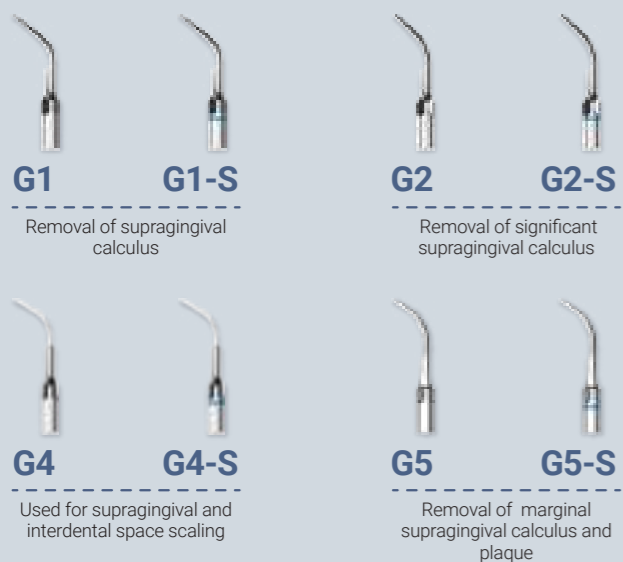

Scaling

*Satelec and EMS are trademarks of Acteon® and EMS®, respectively.

Periodontic

Endodontic

*Satelec and EMS are trademarks of Acteon® and EMS®, respectively.

Endodontic