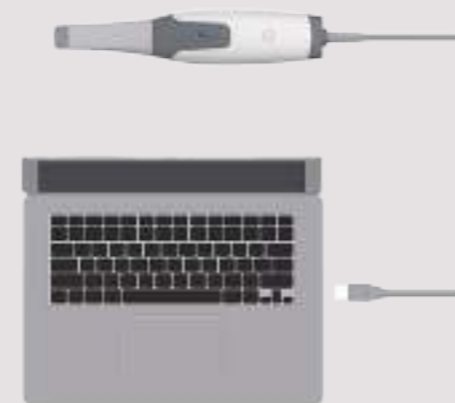

Plug & Scan

Smart Reminder

Air mouse

Automatic software update

Timely after-sales service

Cloud Storage

Voice Memo

Online 3D viewer

Specification

Helios 600

Accuracy	Full-arch	20.0μm
Scan area	16 x 14mm (L)	
	12 x 12mm (S)	
Handpiece	Dimension	219 x 46 x 36mm
	Weight	198g
	Capture button	Two sided
Tip	Tip size (front part)	22 x 18mm (L)
		18.6 x 16.7mm (S)
Connectivity	Length	1.8m
	Type	USB 3.0
Calibration	Accuracy calibration	Calibration-free
	Color calibration	Calibration-free
Special mode	Remote control mode	

Recommended System Requirements

Processor	Intel®Core™ i7 9th Generation, base frequency 2.6 GHz (or better)
Memory	16GB (or more) DDR4, frequency 2666 MHz (or better)
Hard Drive	512GB (or more) SSD
Graphics card	NVIDIA®GeForce®GTX 1650 (or better)
Display	15.6" FHD (1920 x 1080) (or more)
Others	USB 3.0 port
Operating system	Windows 10 Pro
Optional	Touch screen