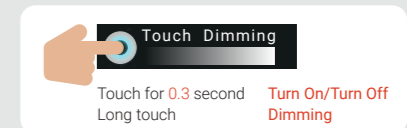

Super Light

Made by aviation grade aluminum, only weighs 8g.

Top Class Light Source

True color, and maximum brightness up to 35000 Lux.

Ultra-long Battery Life

Can keep illuminating for 11 hours with maximum brightness.

Safe to Use

High-level short-circuit and open-circuit protection. Power box clip to belt or pocket.

Touch Control Design and Stepless Dimming

Touch bottom clip to collar or chest pocket, avoid shaking

Short touch to turn on/ off the light, long press to adjust steplessly the brightness.

Wired headlight reduces the weight on the bridge of the nose, providing dentists a durable and comfortable experience.

CRI 90

Reveal true color, and improve safety as a result of increased visibility

Color Temperature 5000K