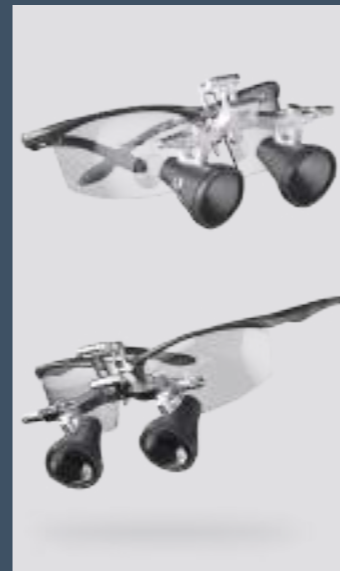

Two Options

Both can be quickly and accurately reset after flipped-up without extra adjustment. Get into the next use immediately, and greatly improve the work efficiency.

Two hinges type

Three hinges type

Your ideal first pair of Loupes!

Magnification	Working Distance	Field of View	Depth of Field	Net Weight
3.0x	350mm	68mm	≥90mm	71g
	400mm	76 mm	≥100mm	71g
	450mm	84mm	≥115mm	71g
	500mm	92mm	≥135mm	71g