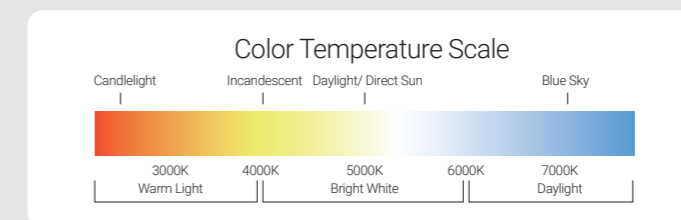

Color Temperature 5000K

Close to the color temperature of sunlight, can reduce eye fatigue in long surgery

Edge to Edge Clarity, and Flicker Free

Fascinating optical design and high quality light-source make the light spot more uniform and soft. Flicker free avoids eye fatigue after long-time usage, and limits the damage to eyes.