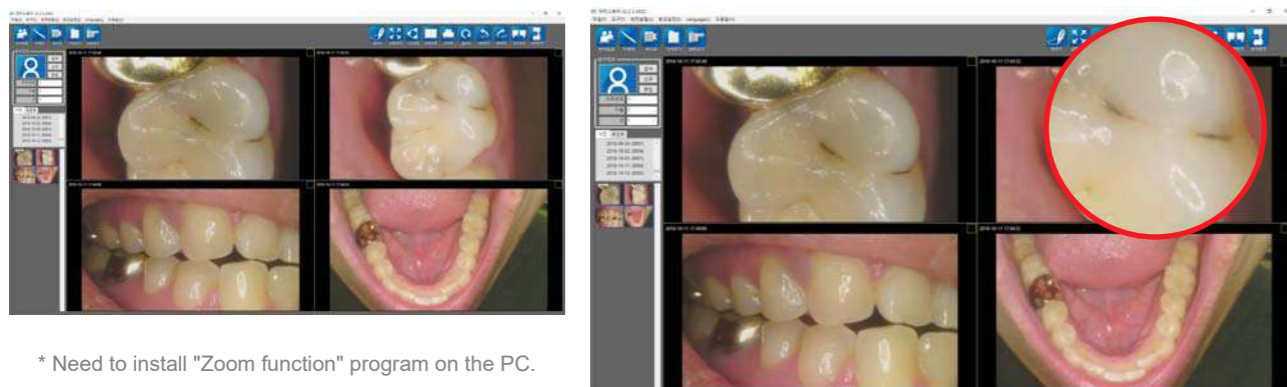

Dental Camera

-IC-WHT60 -IC-WHW61
 -IC-DCAM70 -IC-DCAU71
 -IC-EZAM80 -IC-EZAU81
 -IC-WHMA90 -IC-WHCD100

Curing Light

-CL-DLT30 -CL-DL10
 -CL-DC20 -CL-AT24

Apex Locator

-AL-DF10 -AL-DFA20

Zoom function

Ability to enlarge the image with zoom feature to support user convenience.

* Need to install "Zoom function" program on the PC.

Software compatibility

Able to be used with almost any dental imaging software in the market.

1 Specification

Model	IC-WHMA90	
Camera	Power source	5V (USB power)
	Size	Approx. 128 x 21.5 x 32 mm
	Weight	Approx. 61g (2.2oz)
	Sensor type	5M CMOS sensor
	Lighting	White LED x 12 pcs
	Focusing	Auto-focus
	Focus range	Macro to infinity
USB cable	cable length	Approx. 3 M (9.8ft)

Nov.2018 rev.0

Features of Whicam M

Image quality

- Macro to infinity**
Camera is able to focus from macro mode (close) to infinity that includes a full arch and face shot.
- Auto-focus**
Camera is able to focus in any position not only inside of oral cavity but also full arch and face shot.
- FHD image support**
The device shows FHD (1080p) in live image supported by a 5M sensor.
- Color impressions**
Adjust the color impression on camera to fit different monitors or screen.
- Black&White function**
Capture and save X-ray film image to PC

Ergonomic design

- Dental handpiece design**
Most familiar design for dentists.
- Metal body case**
Metal body case increases product durability.
- Slim head size**
Slim head design makes it easier to approach the oral cavity with camera.
- Retraction head design**
Retract patient's tongue and cheek to get better image.
- Efficient brightness**
12 pcs LEDs makes for efficient brightness.
- Dual capture buttons**
Capture buttons are placed on the top and bottom side of camera to make for an easy capture in any position
- LED indicators**
LED indicators show the device status and mode.