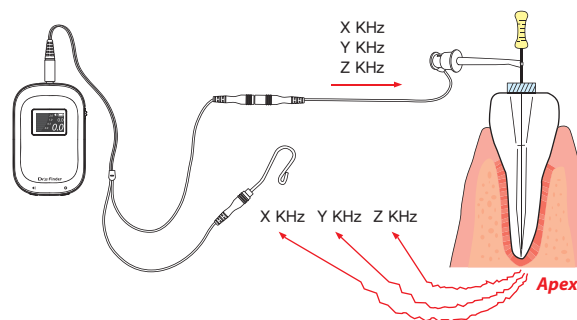

1 Features of Dr's Finder

Compact size
Easy to use and move.

Rechargeable battery
User doesn't need to change battery.

W.L.S. function (Working Length Select)
Doctors can select own working length for operation convenient.

Color OLED screen
Improve user recognizing on treatment.

2 Benefits

> Accuracy

– Makes best accuracy with using 3 frequencies for exact accuracy.
Using latest signal IC makes improved accuracy and measuring quality.

> W.L.S. function (Working Length Select) function

– Doctors can select own working length for operation convenient.

* Most of dentists have working length which they want. (ex. -0.5mm, -1.0mm from apex)

Set the W.L.S. by pushing the setting button shortly.

3 Specification

Model : AL-DF10 | Trade name : Dr's Finder | Power source : 3.7V Lithium-polymer

Main unit	Length / Weight	Approx. 55 x 85 x 21 mm / Approx. 56 g
File hook	Length	Approx. 200 mm (included hook tip)
Lip hook	Length	Approx. 65 mm
Probe cord	Length	Approx. 1.3 M
AC adapter		5V 1A