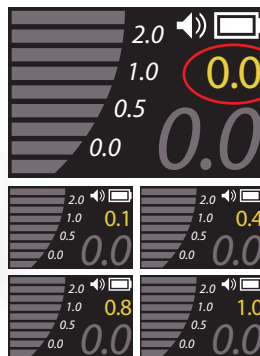

Color OLED screen
Improve user recognizing on treatment.

2 Benefits

> Accuracy

– Makes best accuracy with using 3 frequencies for exact accuracy.
Using latest signal IC makes improved accuracy and measuring quality.

> W.L.S. function (Working Length Select) function

– Doctors can select own working length for operation convenient.

* Most of dentists have working length which they want. (ex. -0.5mm, -1.0mm from apex)

Set the W.L.S. by pushing the setting button shortly.

3 Specification

Model : AL-DF10 | Trade name : Dr's Finder | Power source : 3.7V Lithium-polymer

Main unit	Length / Weight	Approx. 55 x 85 x 21 mm / Approx. 56 g
File hook	Length	Approx. 200 mm (included hook tip)
Lip hook	Length	Approx. 65 mm
Probe cord	Length	Approx. 1.3 M
AC adapter		5V 1A